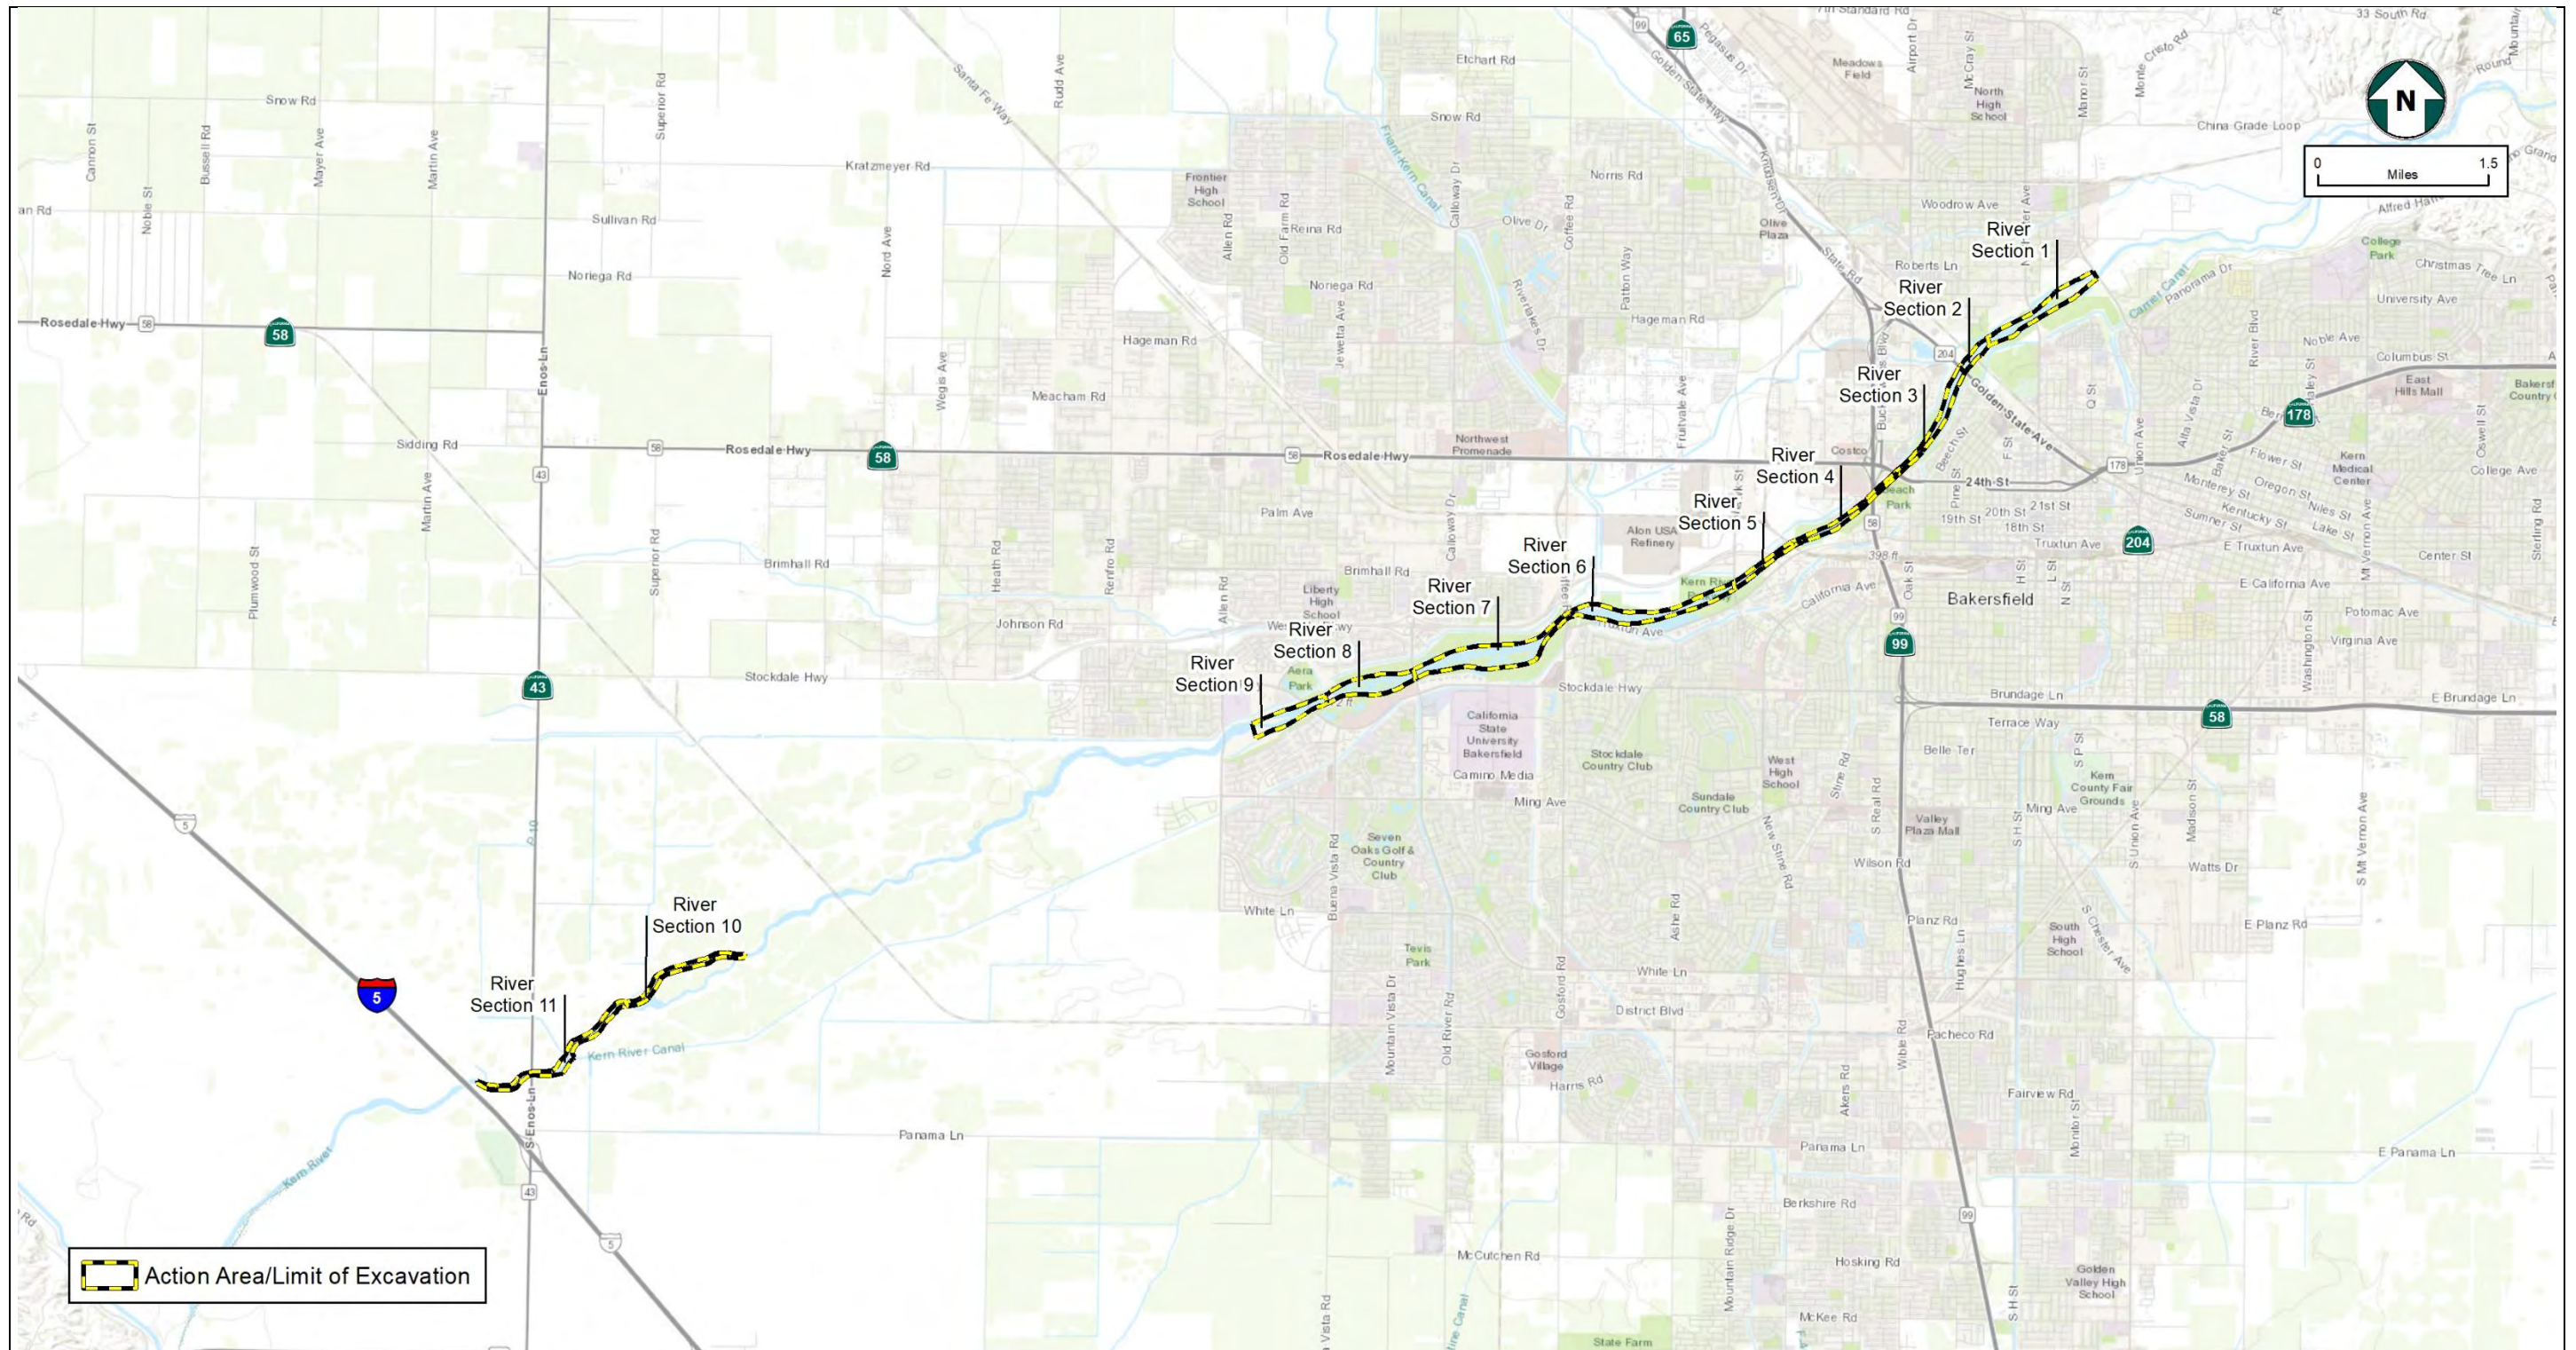

**Figure 1-1**  
**Regional Map,**  
**Kern River Channel Maintenance Project,**  
**Bakersfield, Kern County, California**

**Figure 1-2**  
**Project Vicinity Map,**  
**Kern River Channel Maintenance Project,**  
**Bakersfield, Kern County, California**

**Figure 5B-1**  
**Aquatic Resources Impacts Map**  
**Kern River Channel Maintenance Project, Bakersfield, California**

**Figure 5B-2**  
**Aquatic Resources Impacts Map**  
**Kern River Channel Maintenance Project, Bakersfield, California**

**Figure 5B-3  
Aquatic Resources Impacts Map  
Kern River Channel Maintenance Project, Bakersfield, California**

**Figure 5B-4**  
**Aquatic Resources Impacts Map**  
**Kern River Channel Maintenance Project, Bakersfield, California**