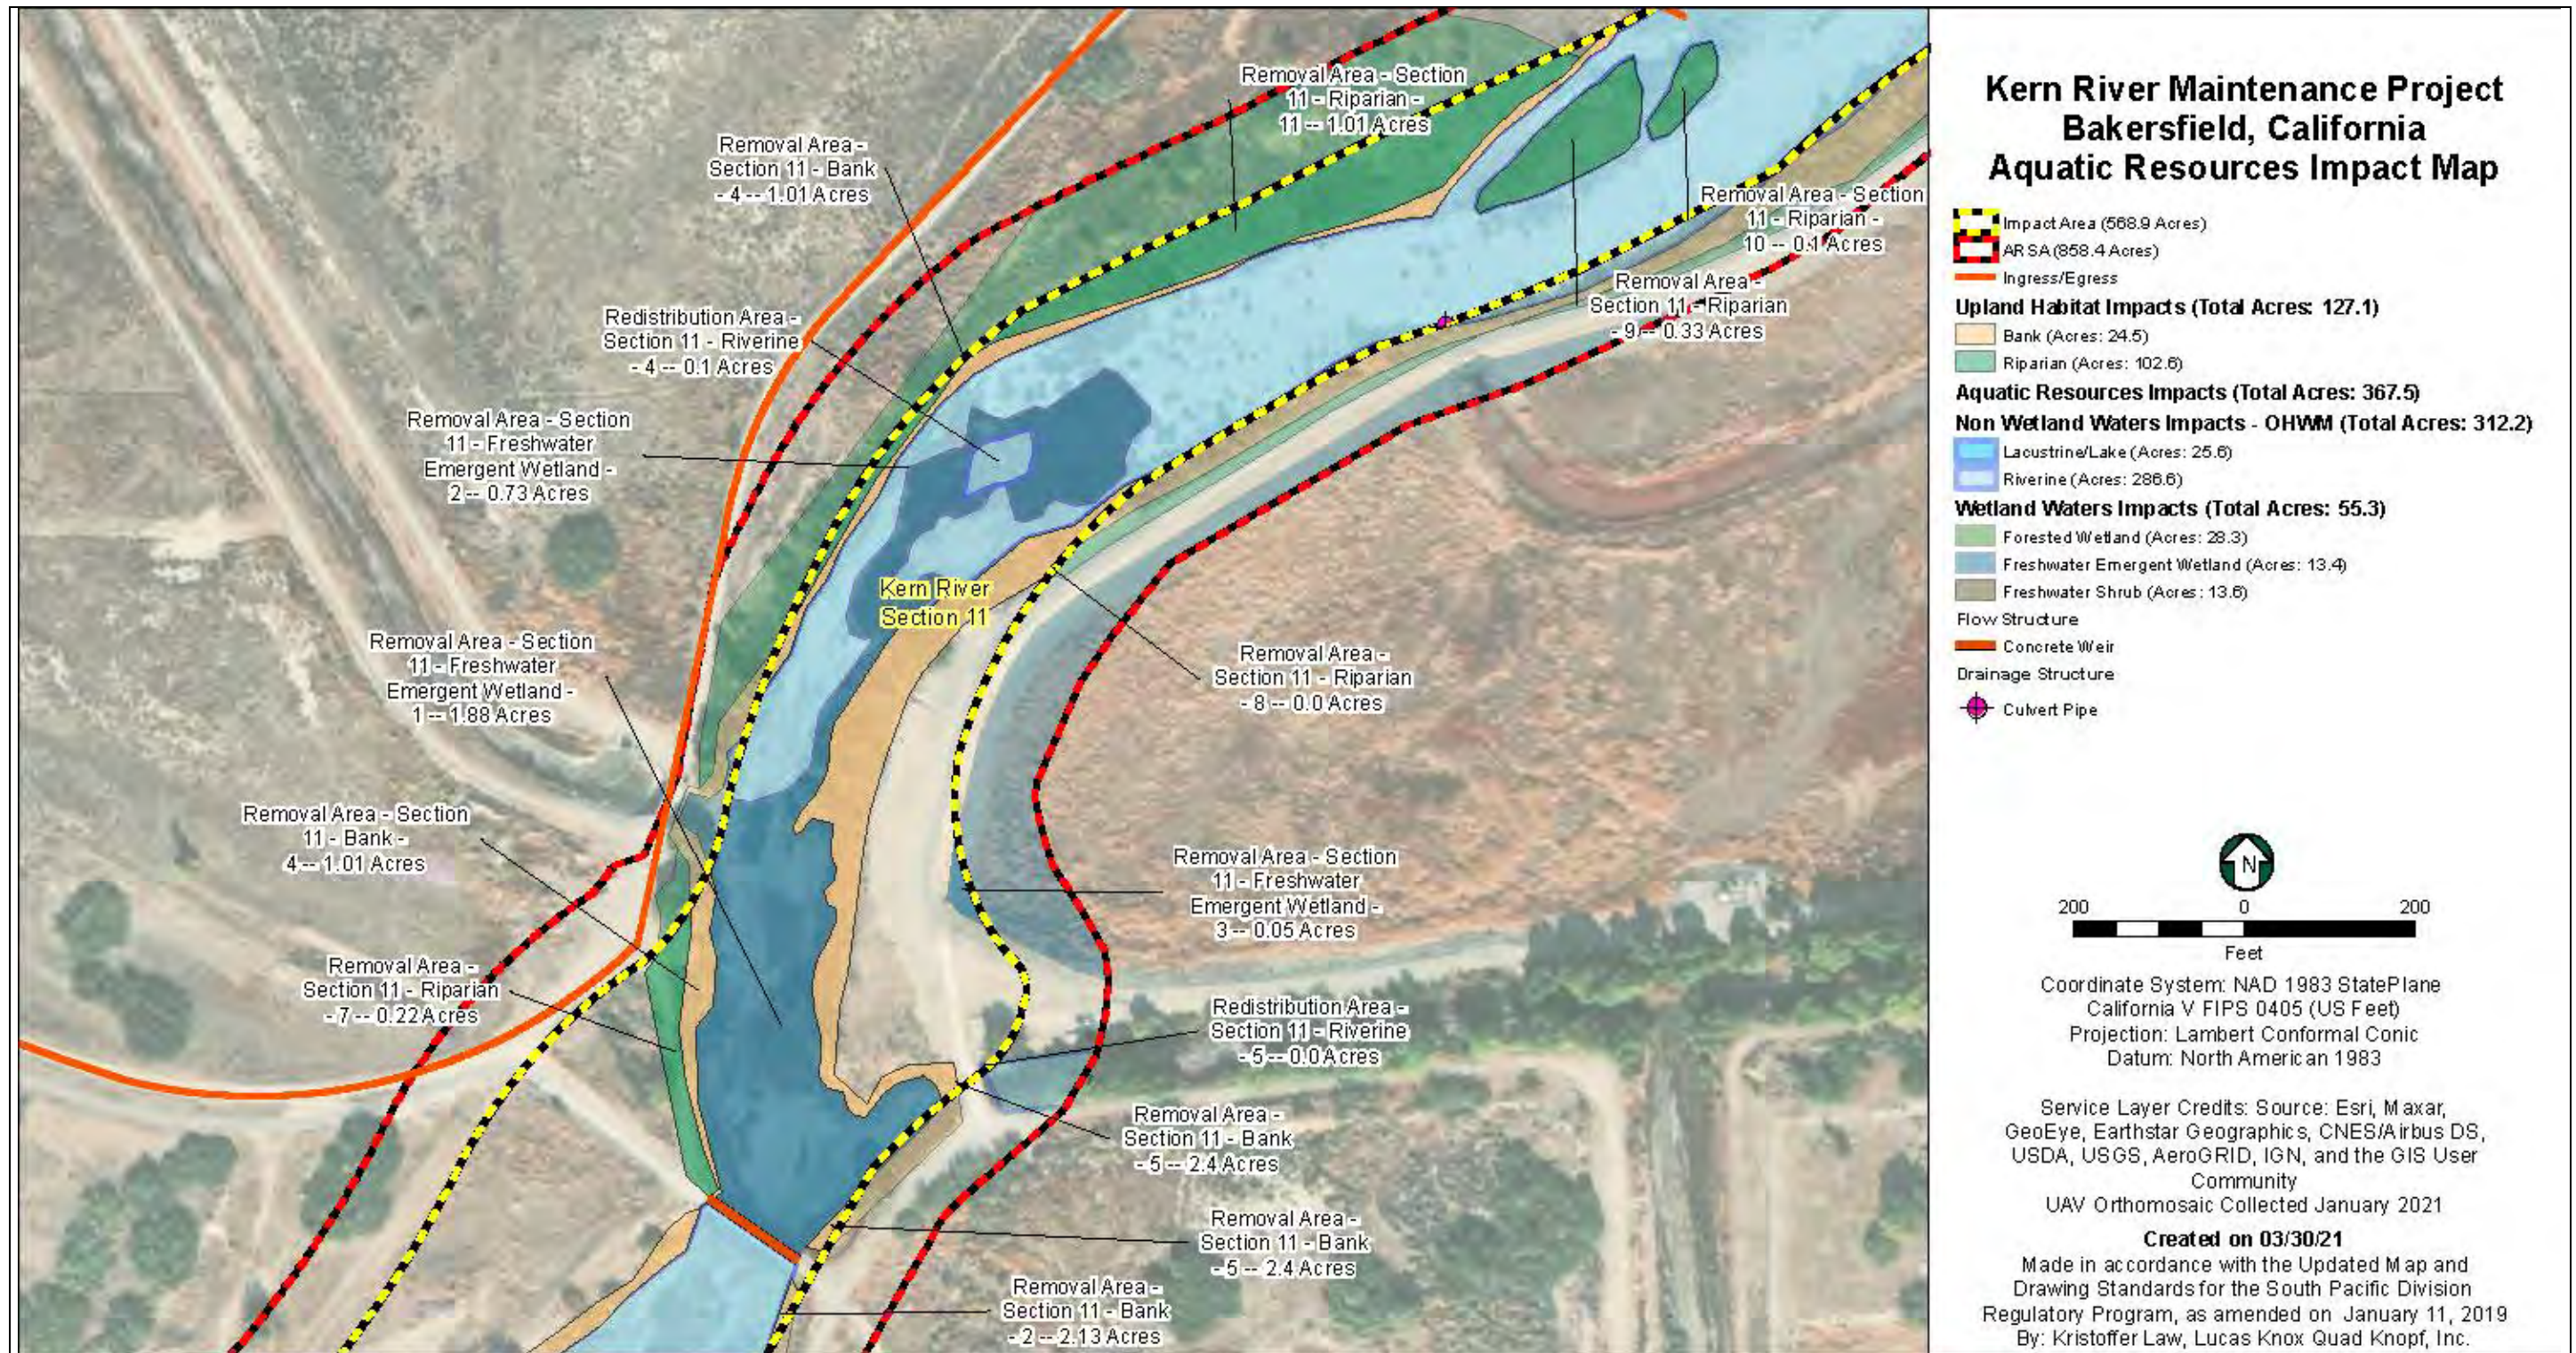

**Figure 5B-30  
Aquatic Resources Impacts Map  
Kern River Channel Maintenance Project, Bakersfield, California**

**Figure 5B-31  
Aquatic Resources Impacts Map  
Kern River Channel Maintenance Project, Bakersfield, California**

**Figure 5B-32**  
**Aquatic Resources Impacts Map**  
**Kern River Channel Maintenance Project, Bakersfield, California**

**Figure 5B-33**  
**Aquatic Resources Impacts Map**  
**Kern River Channel Maintenance Project, Bakersfield, California**