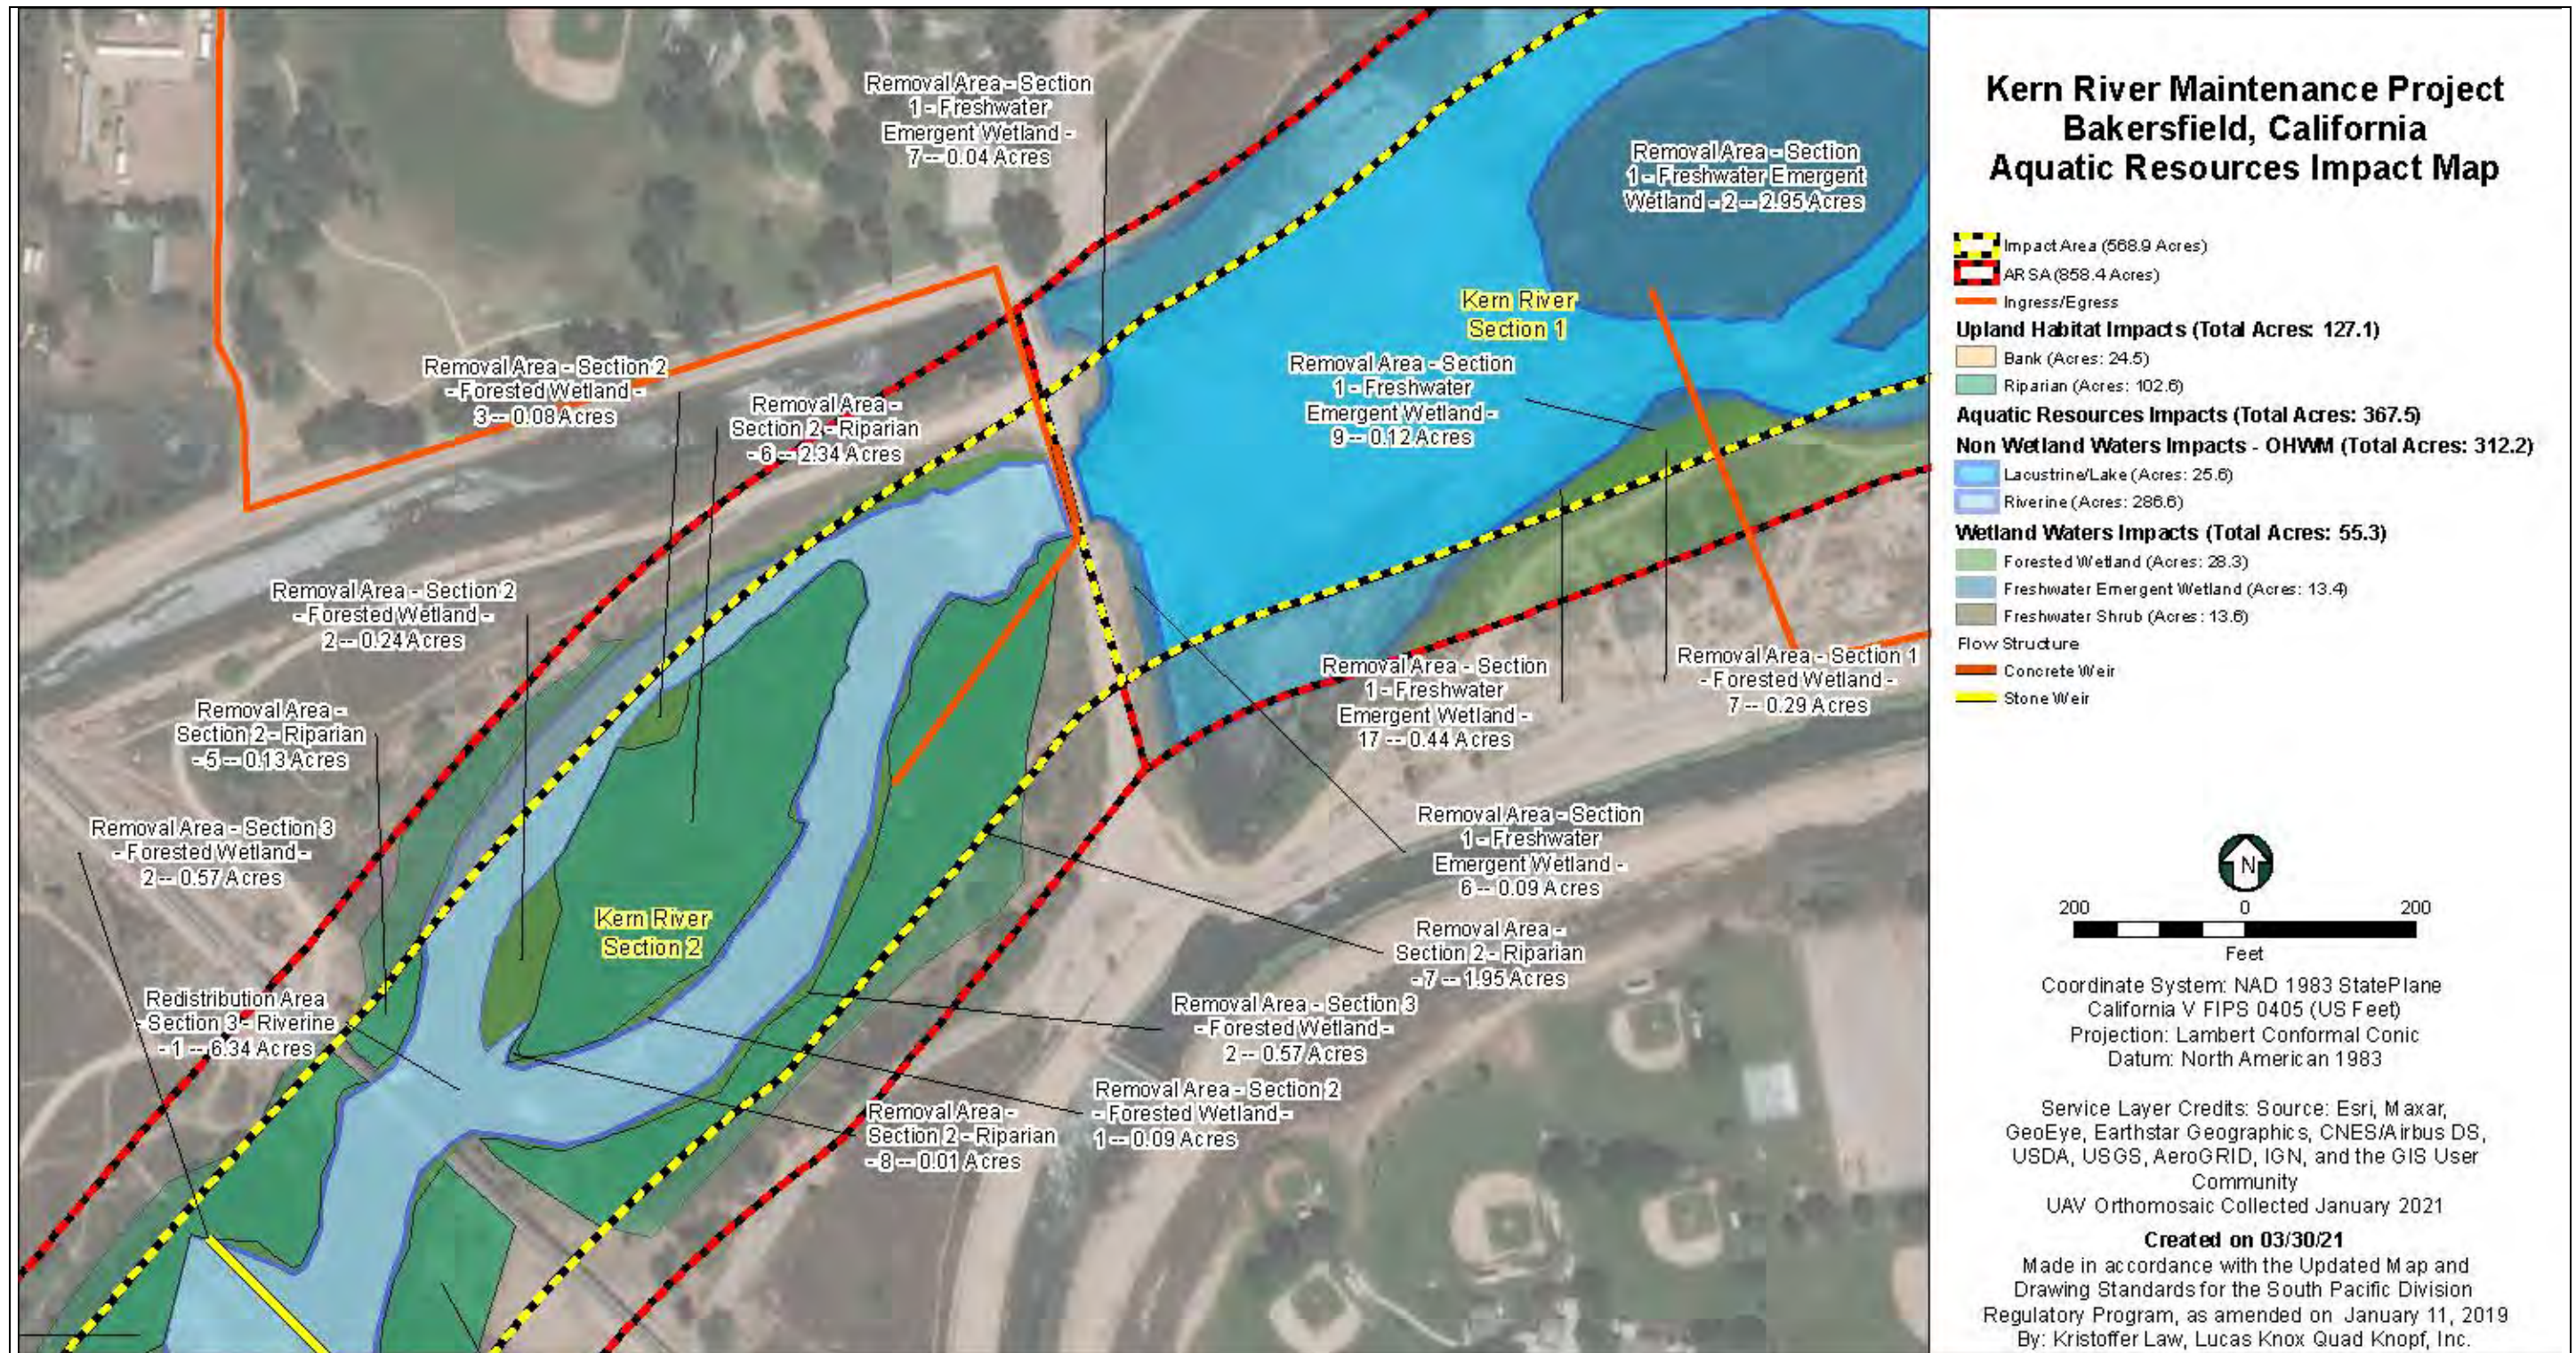

**Figure 1-1**  
**Regional Map,**  
**Kern River Channel Maintenance Project,**  
**Bakersfield, Kern County, California**

**Figure 1-2**  
**Project Vicinity Map,**  
**Kern River Channel Maintenance Project,**  
**Bakersfield, Kern County, California**

**Figure 5B-1**  
**Aquatic Resources Impacts Map**  
**Kern River Channel Maintenance Project, Bakersfield, California**

**Figure 5B-2**  
**Aquatic Resources Impacts Map**  
**Kern River Channel Maintenance Project, Bakersfield, California**

**Figure 5B-3  
Aquatic Resources Impacts Map  
Kern River Channel Maintenance Project, Bakersfield, California**

**Figure 5B-4**  
**Aquatic Resources Impacts Map**  
**Kern River Channel Maintenance Project, Bakersfield, California**

**Figure 5B-7**  
**Aquatic Resources Impacts Map**  
**Kern River Channel Maintenance Project, Bakersfield, California**

**Figure 5B-8**  
**Aquatic Resources Impacts Map**  
**Kern River Channel Maintenance Project, Bakersfield, California**