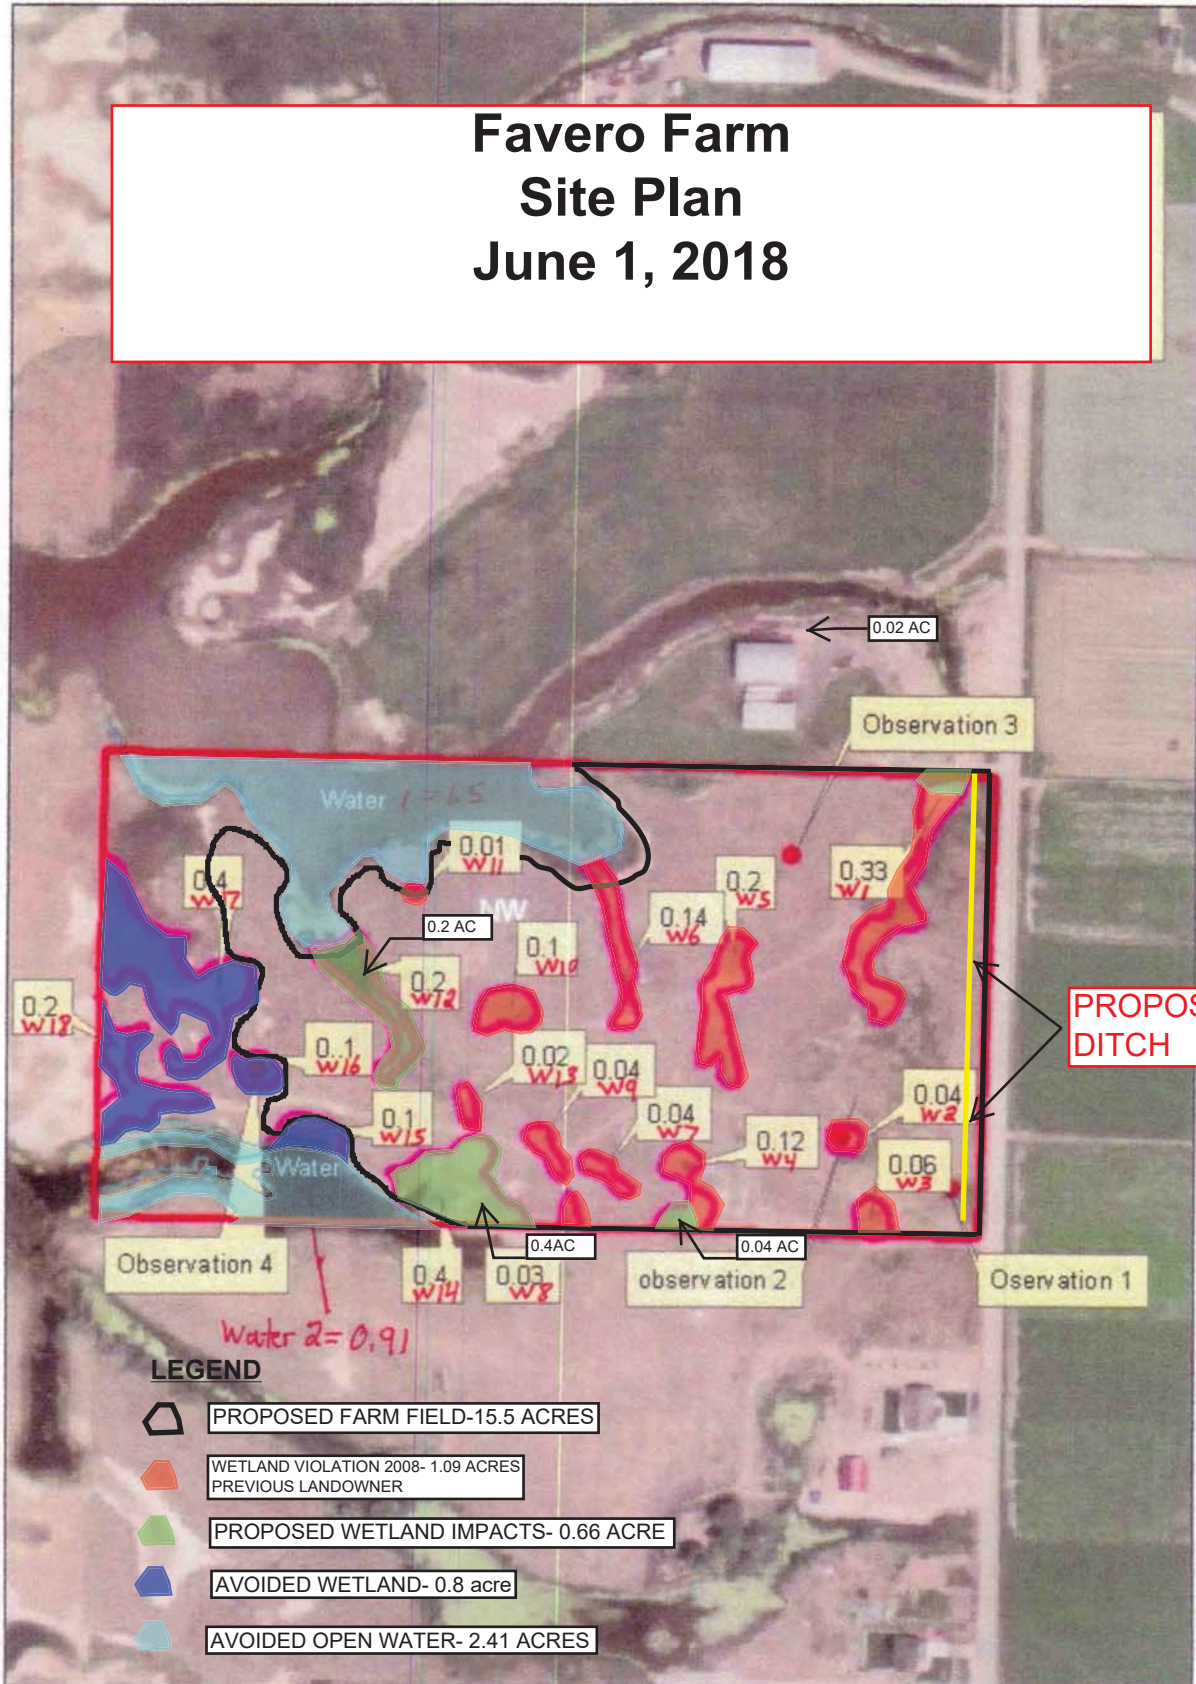

PROJECT SITE
20 ACRES

**Favero Farm
Location Map**
Plain City
USGS Topographic
Quadrangle

Favero Farm Site Plan June 1, 2018

LEGEND

- PROPOSED FARM FIELD-15.5 ACRES
- WETLAND VIOLATION 2008- 1.09 ACRES PREVIOUS LANDOWNER
- PROPOSED WETLAND IMPACTS- 0.66 ACRE
- AVOIDED WETLAND- 0.8 acre
- AVOIDED OPEN WATER- 2.41 ACRES