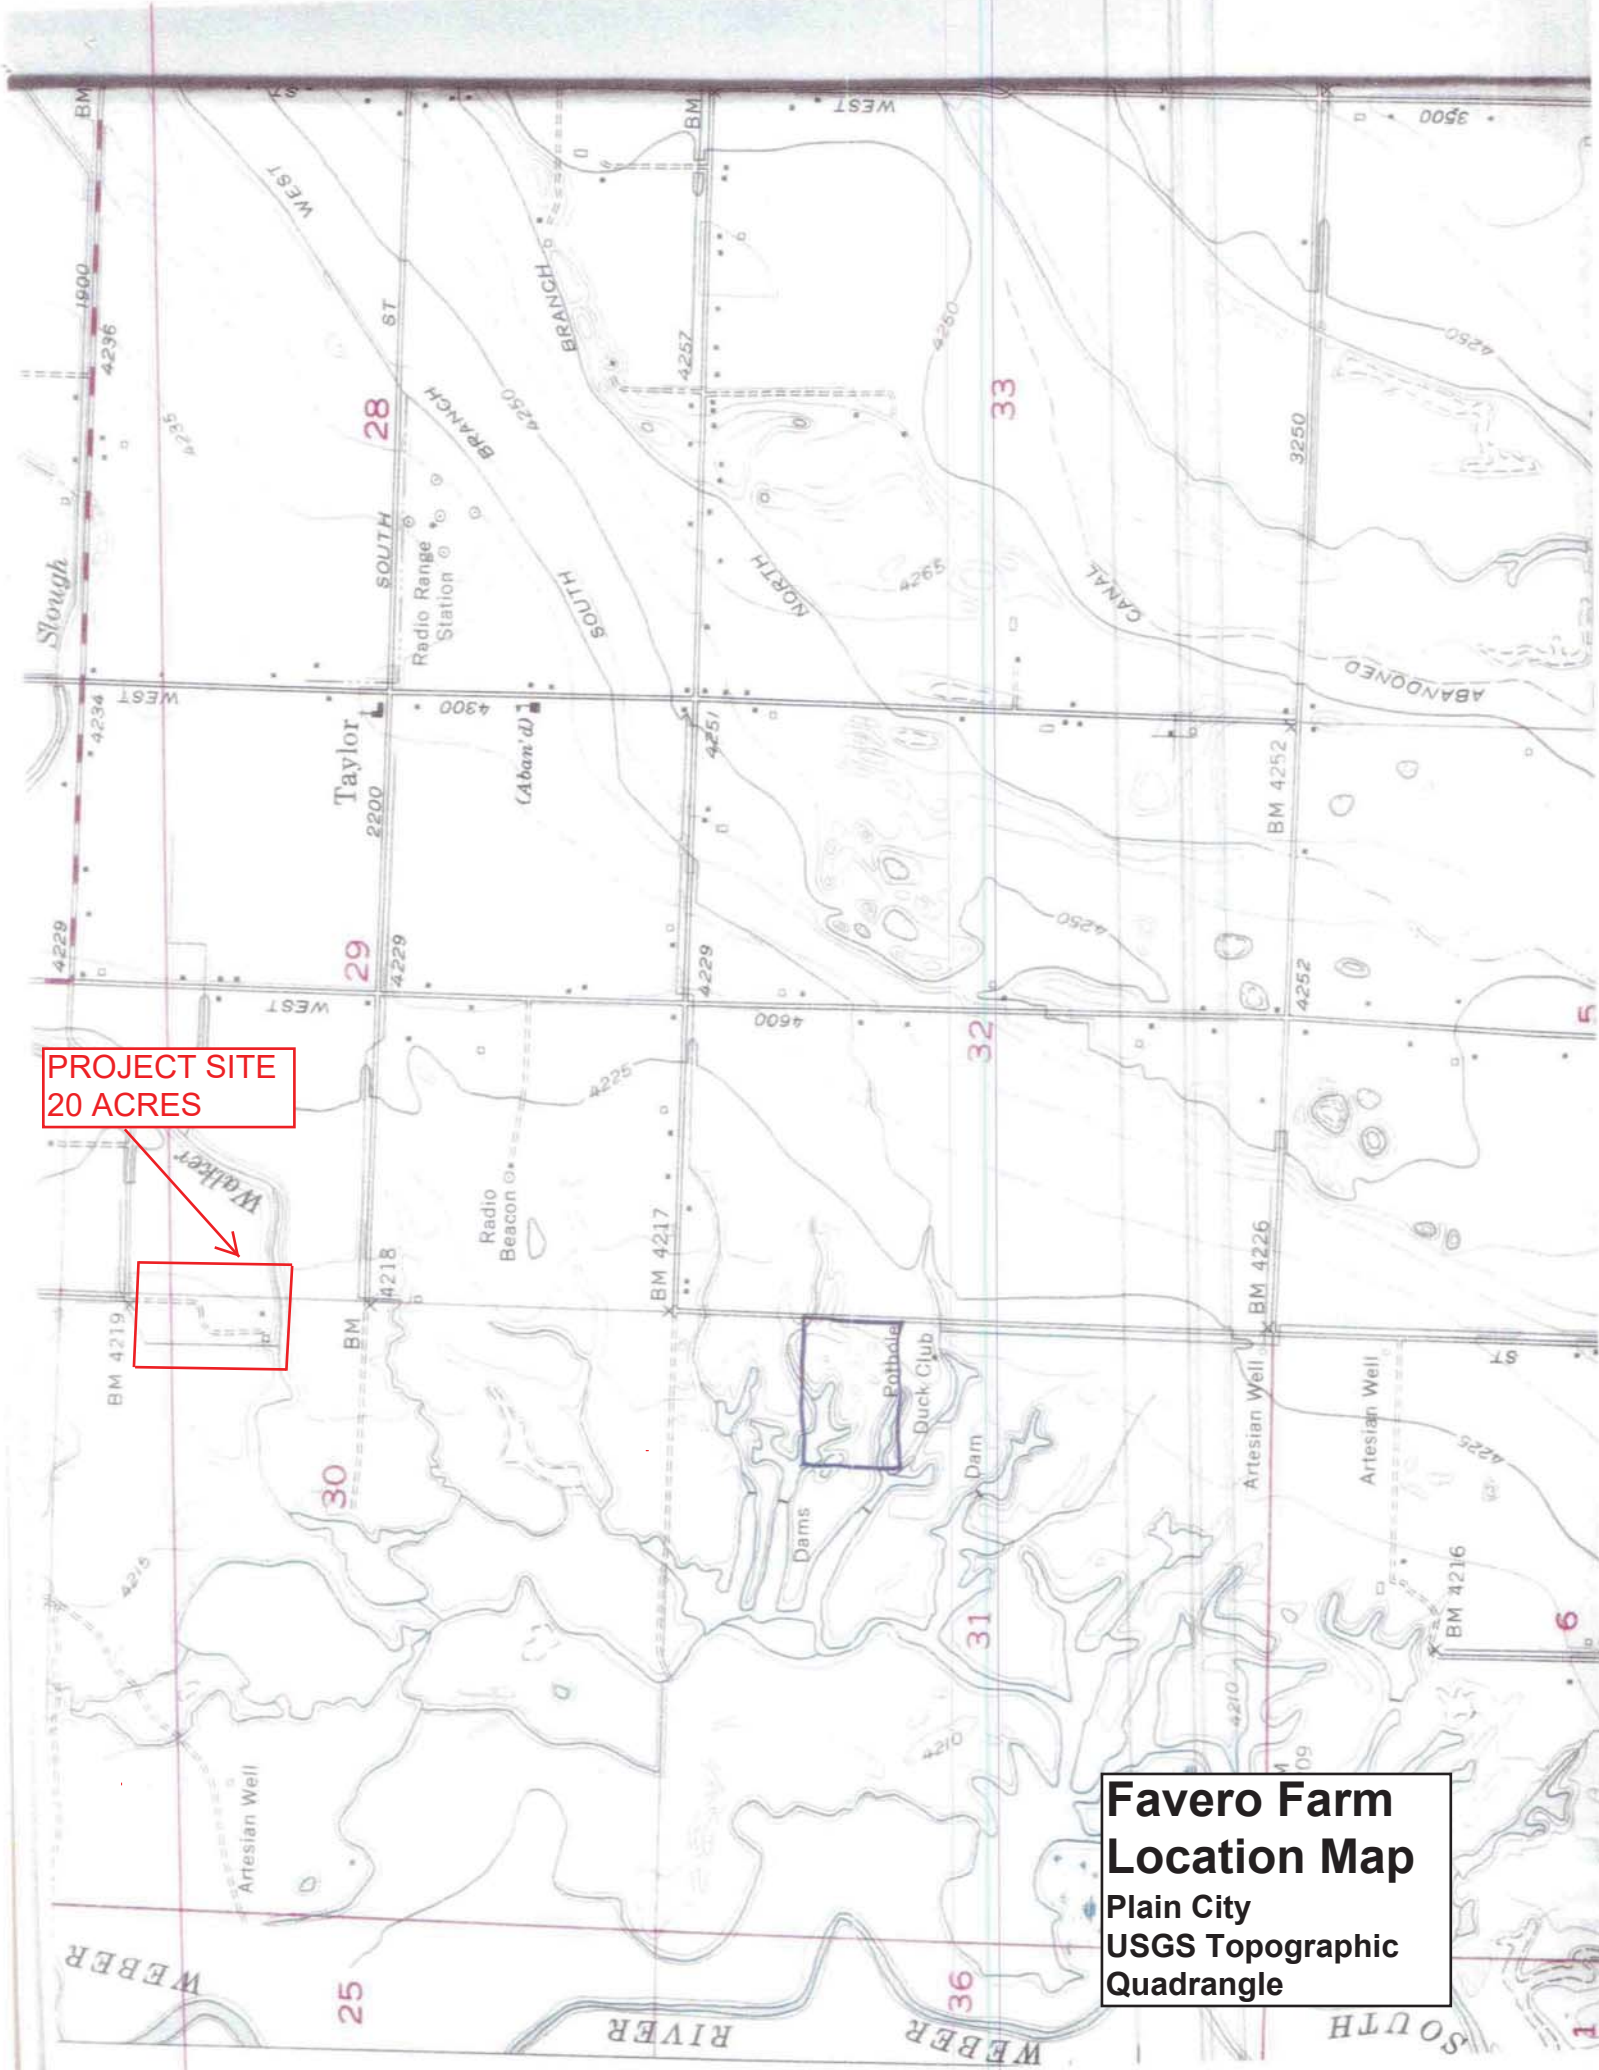

PROJECT SITE
20 ACRES

**Favero Farm
Location Map**
Plain City
USGS Topographic
Quadrangle

Favero Farm Site Plan June 1, 2018

LEGEND

- PROPOSED FARM FIELD-15.5 ACRES
- WETLAND VIOLATION 2008- 1.09 ACRES PREVIOUS LANDOWNER
- PROPOSED WETLAND IMPACTS- 0.66 ACRE
- AVOIDED WETLAND- 0.8 acre
- AVOIDED OPEN WATER- 2.41 ACRES