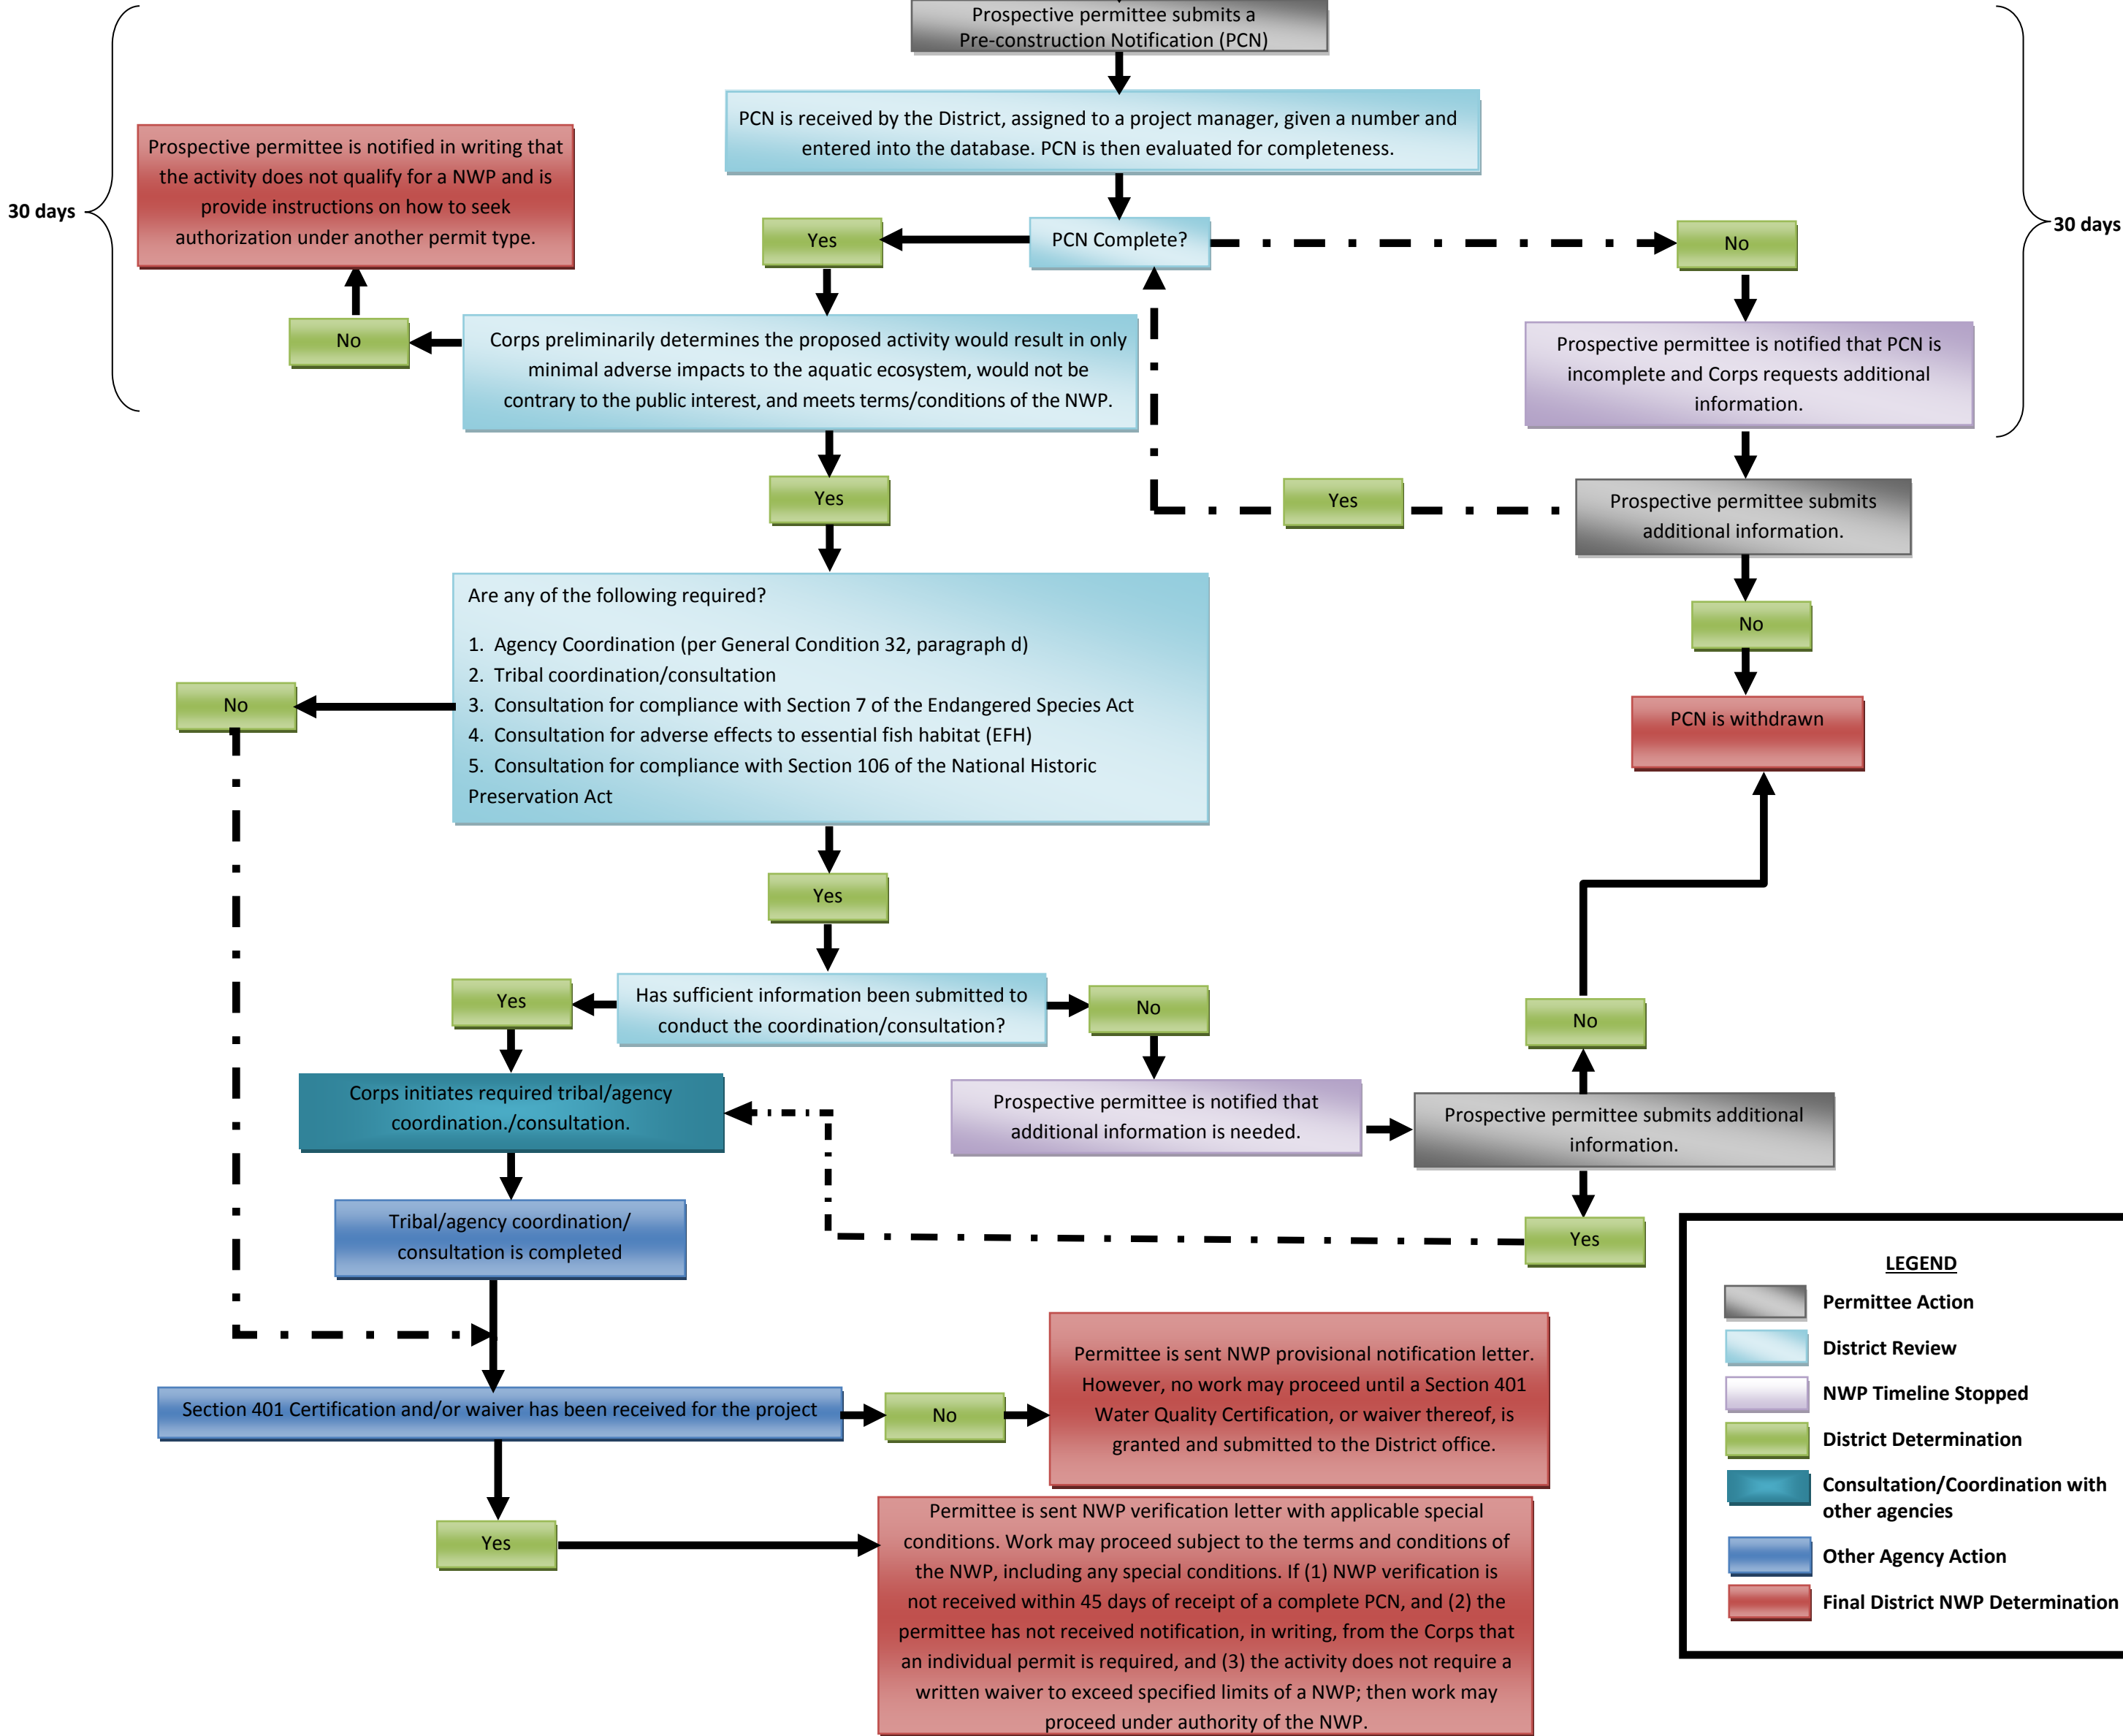

NATIONWIDE PERMIT PROCESS

LEGEND

- Permittee Action
- District Review
- NWP Timeline Stopped
- District Determination
- Consultation/Coordination with other agencies
- Other Agency Action
- Final District NWP Determination