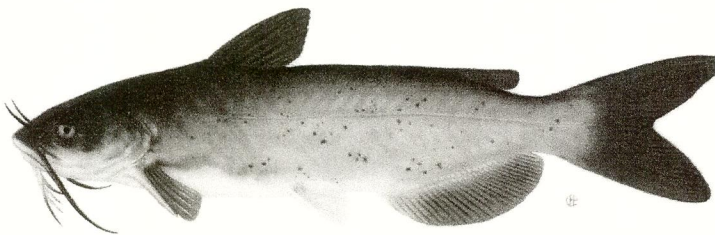

# Fish Species & Limit At Hensley Lake

**Bluegill & Crappie  
Combined bag  
limit 25**

**Large Mouth Bass—Limit 2  
\*\*15 inches or Longer\*\***

**Catfish—No Limit**

**Rainbow Trout—Limit 5**