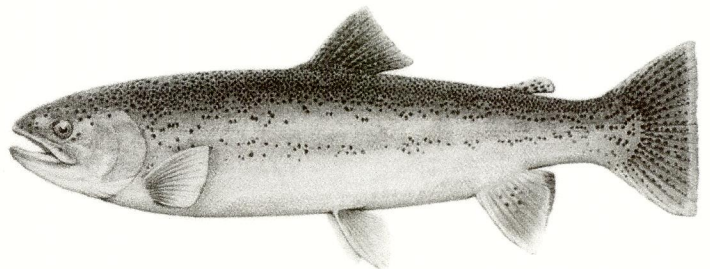

# Fish Species & Limit At Hensley Lake

**Bluegill & Crappie  
Combined bag  
limit 25**

**Large Mouth Bass—Limit 2  
\*\*15 inches or Longer\*\***

**Catfish—No Limit**

**Rainbow Trout—Limit 5**