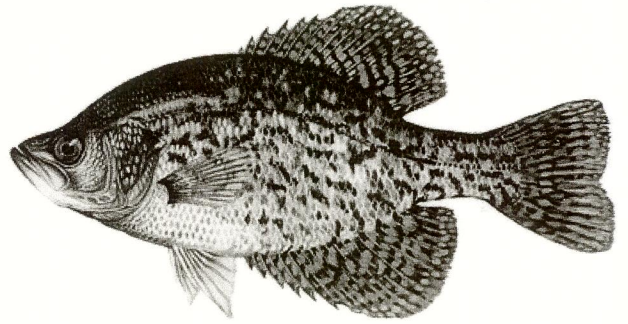

# Fish Species & Limit At Hensley Lake

**Bluegill & Crappie  
Combined bag  
limit 25**

**Large Mouth Bass—Limit 2  
\*\*15 inches or Longer\*\***

**Catfish—No Limit**

**Rainbow Trout—Limit 5**