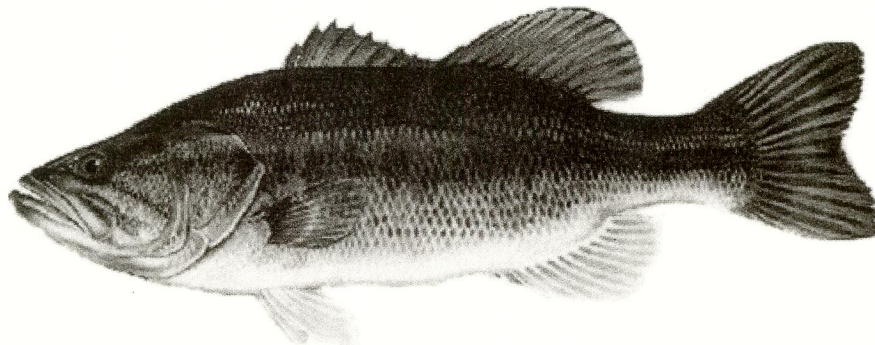

# Fish Species & Limit At Hensley Lake

**Bluegill & Crappie  
Combined bag  
limit 25**

**Large Mouth Bass—Limit 2  
\*\*15 inches or Longer\*\***

**Catfish—No Limit**

**Rainbow Trout—Limit 5**