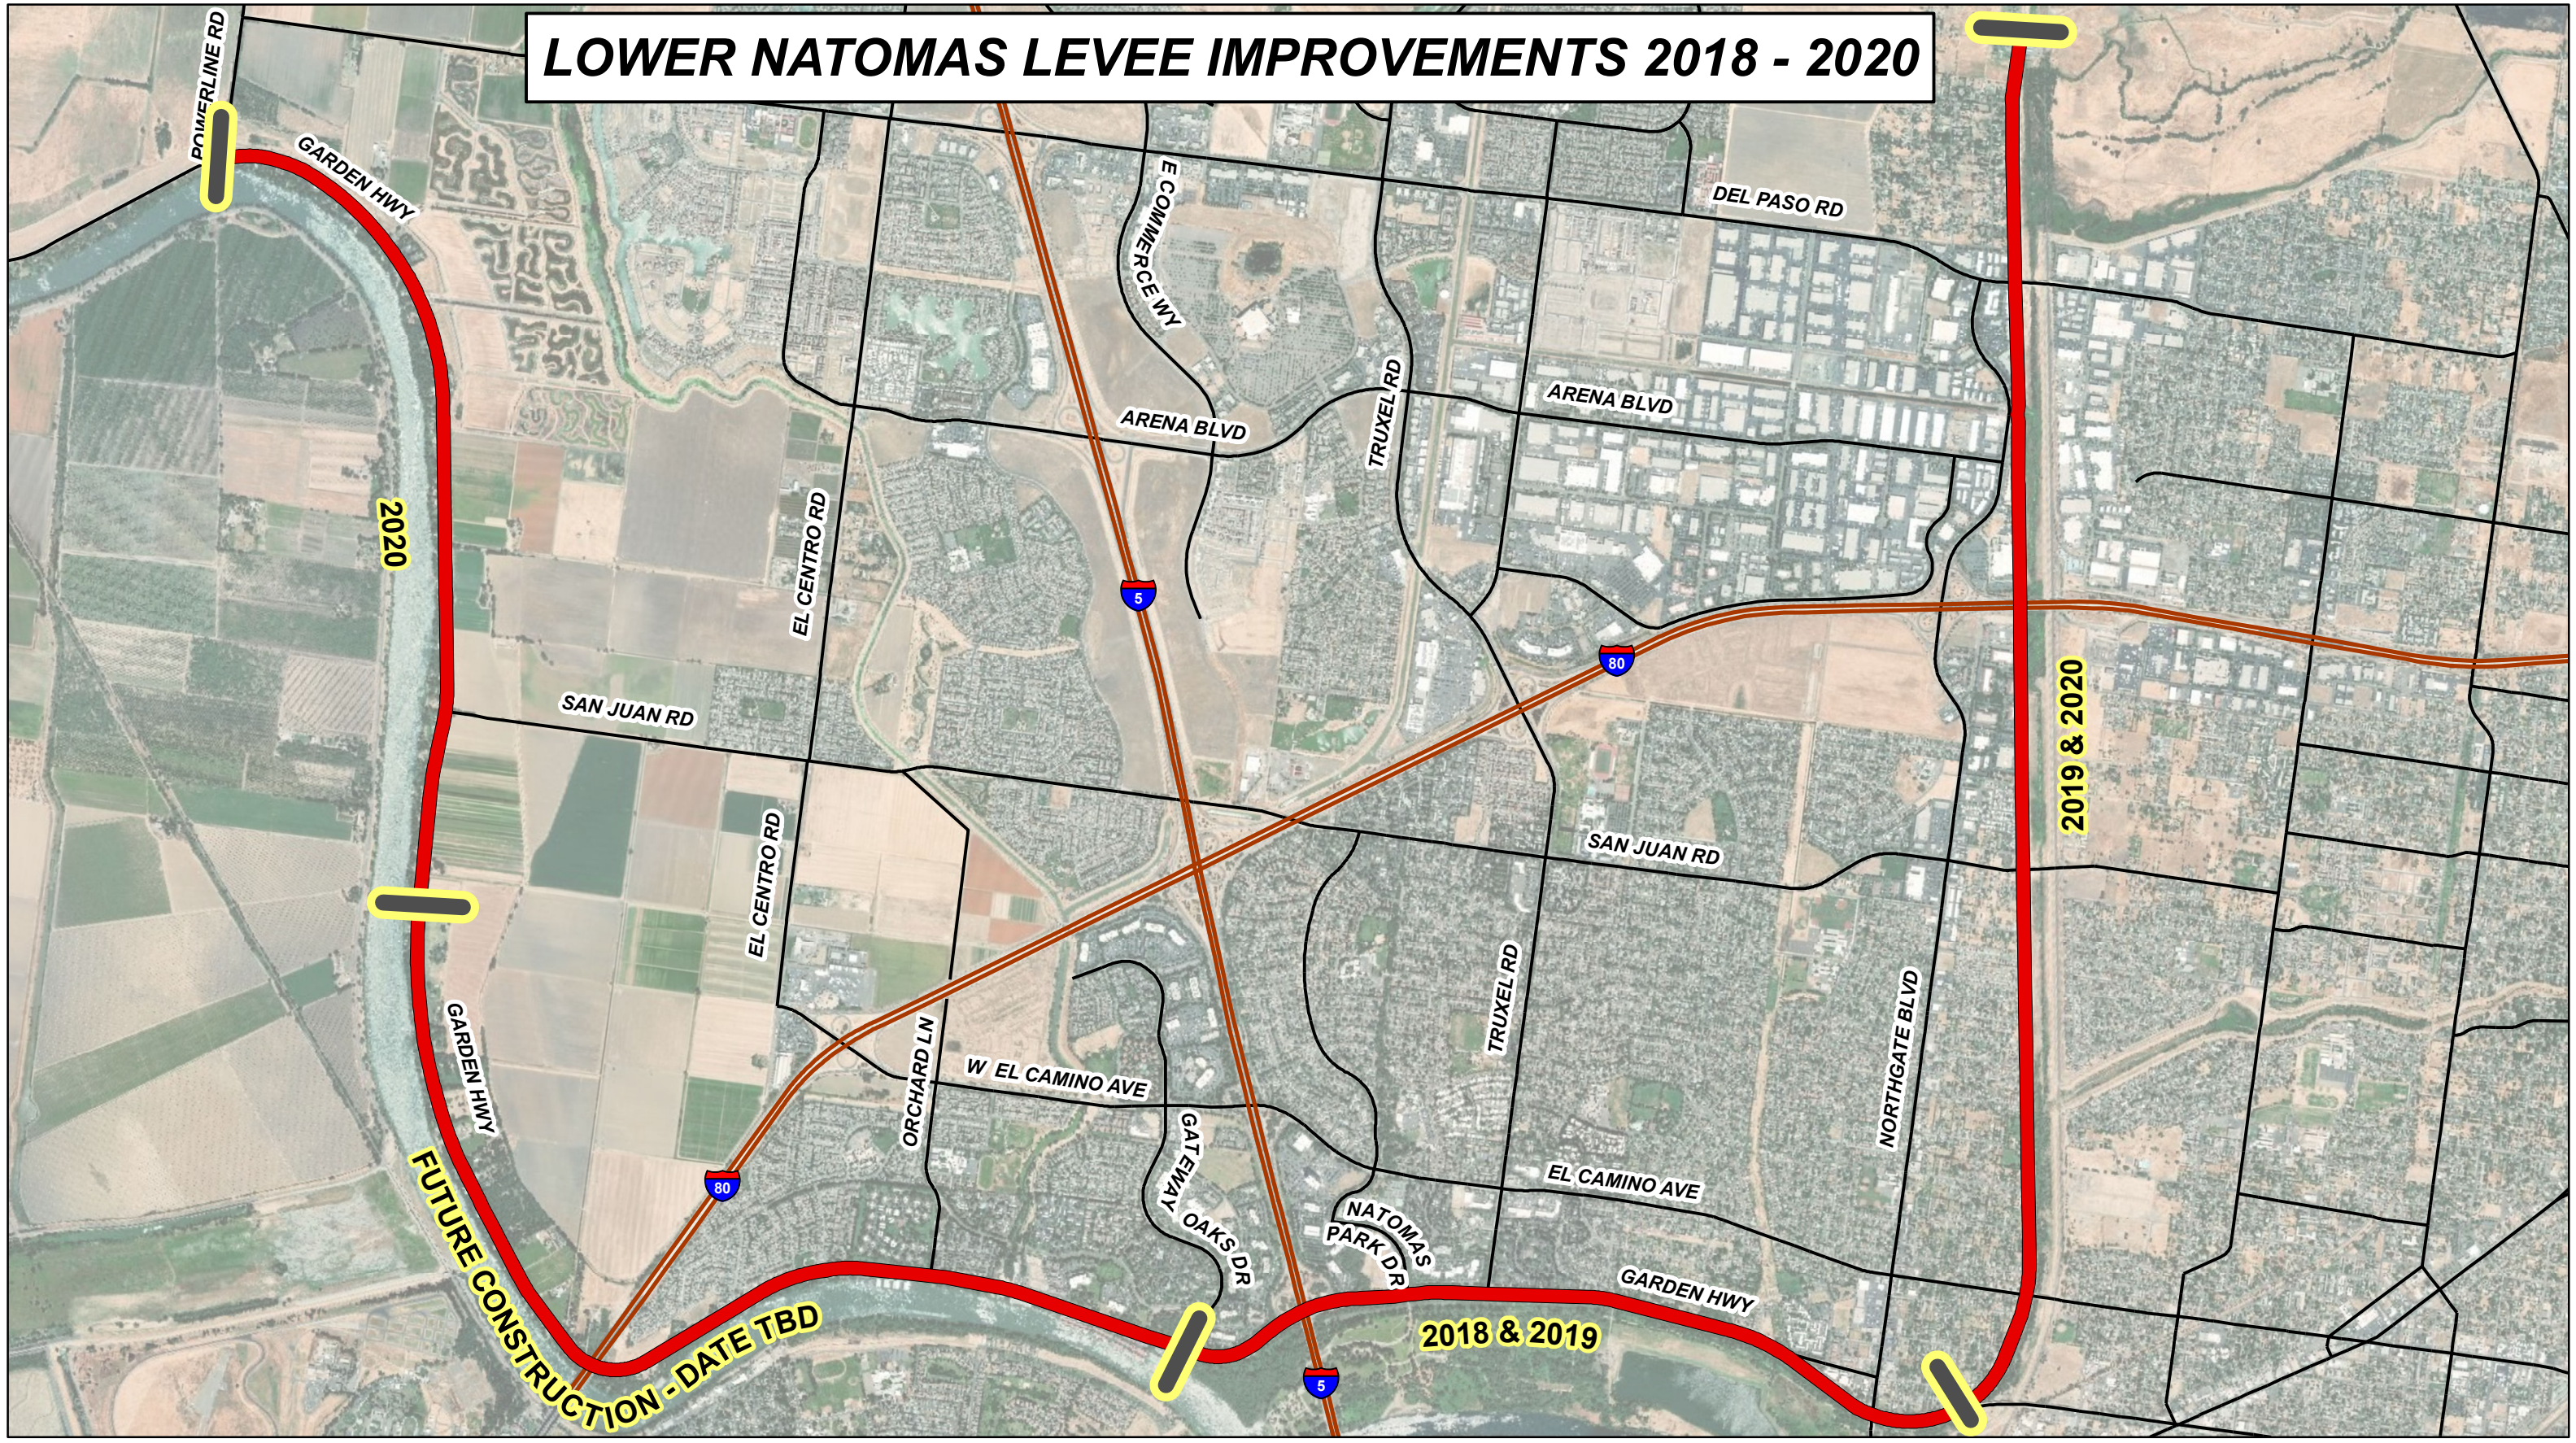

# LOWER NATOMAS LEVEE IMPROVEMENTS 2018 - 2020

**Legend**

- Construction Dates
- Levee Improvements

**Natomas Basin**

LEVEE IMPROVEMENTS

AMERICAN RIVER  
COMMON FEATURES PROJECT