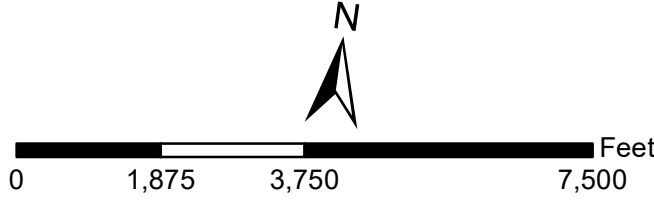

# LOWER NATOMAS LEVEE IMPROVEMENTS 2018 - 2020

**Legend**

- Construction Dates
- Levee Improvements

**Natomas Basin**

LEVEE IMPROVEMENTS

AMERICAN RIVER  
COMMON FEATURES PROJECT